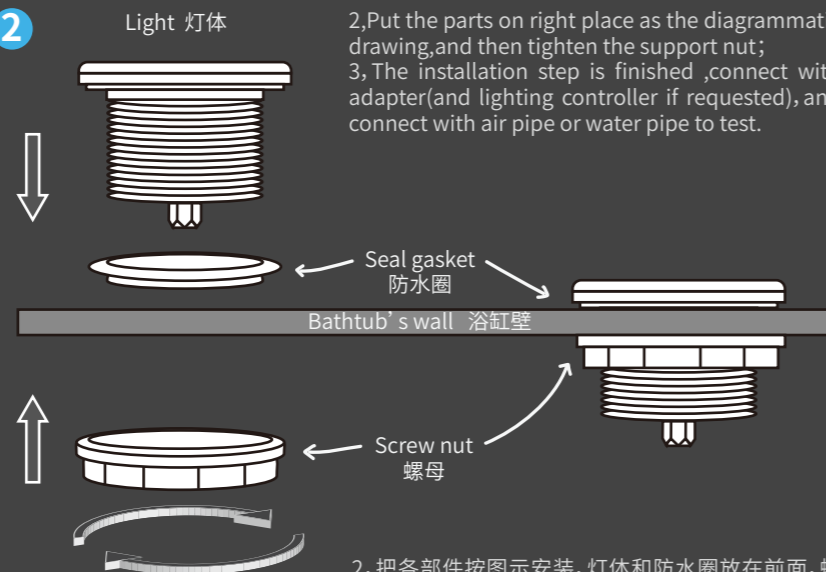

### Installation instructions

### 安装说明

1

1, Check all parts is included, such as lamp body, rubber ring (gasket ring), and support screw nut

1. 检查全部部件, 灯体, 橡胶圈(防水圈), 支撑螺母

2

2, Put the parts on right place as the diagrammatic drawing, and then tighten the support nut;  
3, The installation step is finished, connect with adapter (and lighting controller if requested), and connect with air pipe or water pipe to test.

2, 把各部件按图示安装, 灯体和防水圈放在前面, 螺母放在后面, 然后拧紧螺母固定安装;  
3, 灯安装完成, 连接变压器(可能还需要加上灯光控制器), 连接好气管或水管进行测试工作。