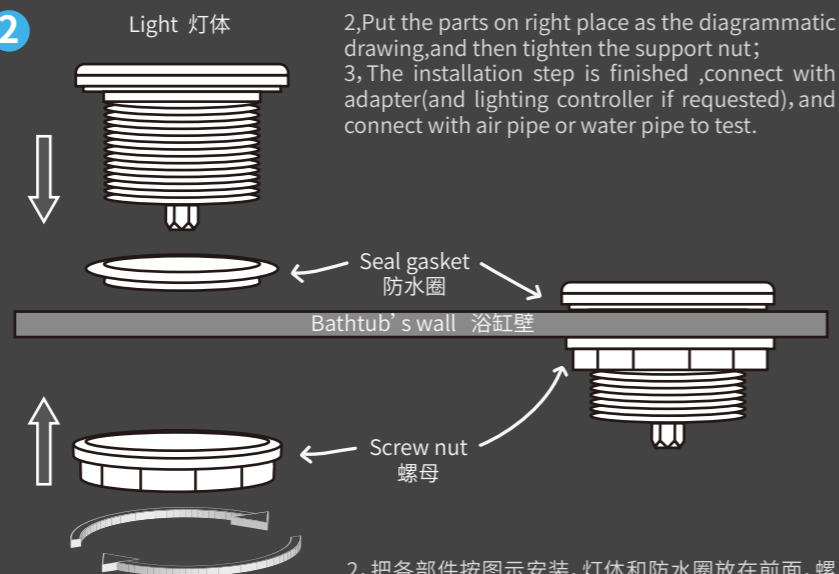

### Installation instructions

### 安装说明

1

1,Check all parts is included, such as lamp body,rubber ring(gasket ring),and support screw nut

1.检查全部部件,灯体,橡胶圈(防水圈),支撑螺母

2

2,Put the parts on right place as the diagrammatic drawing,and then tighten the support nut;  
3,The installation step is finished ,connect with adapter(and lighting controller if requested), and connect with air pipe or water pipe to test.

2, 把各部件按图示安装,灯体和防水圈放在前面,螺母放在后面,然后拧紧螺母固定安装;  
3, 灯安装完成,连接变压器(可能还需要加上灯光控制器),连接好气管或水管进行测试工作.