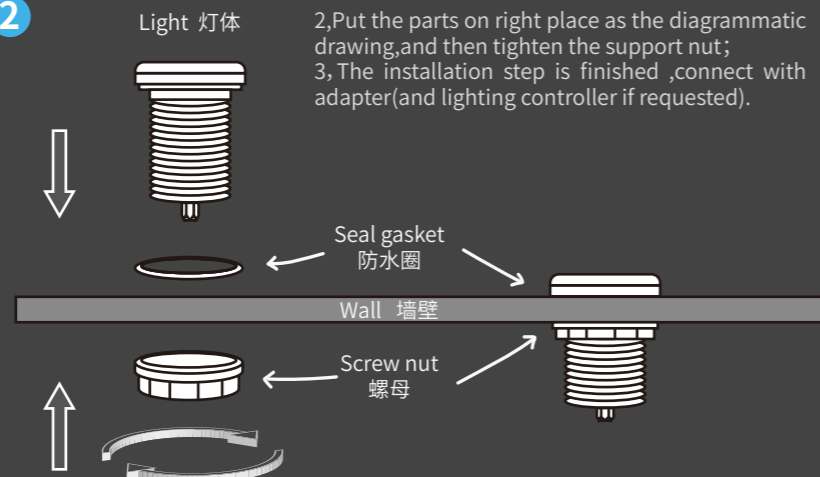

### 安装说明

1

1,Check all parts is included, such as lamp body,rubber ring(gasket ring),and support screw nut

1.检查全部部件,灯体,橡胶圈(防水圈),支撑螺母

2

2,Put the parts on right place as the diagrammatic drawing,and then tighten the support nut;  
3,The installation step is finished ,connect with adapter(and lighting controller if requested).

2,把各部件按图示安装,灯体和防水圈放在前面,螺母放在后面,然后拧紧螺母固定安装;  
3,灯安装完成,连接变压器(可能还需要加上灯光控制器)。